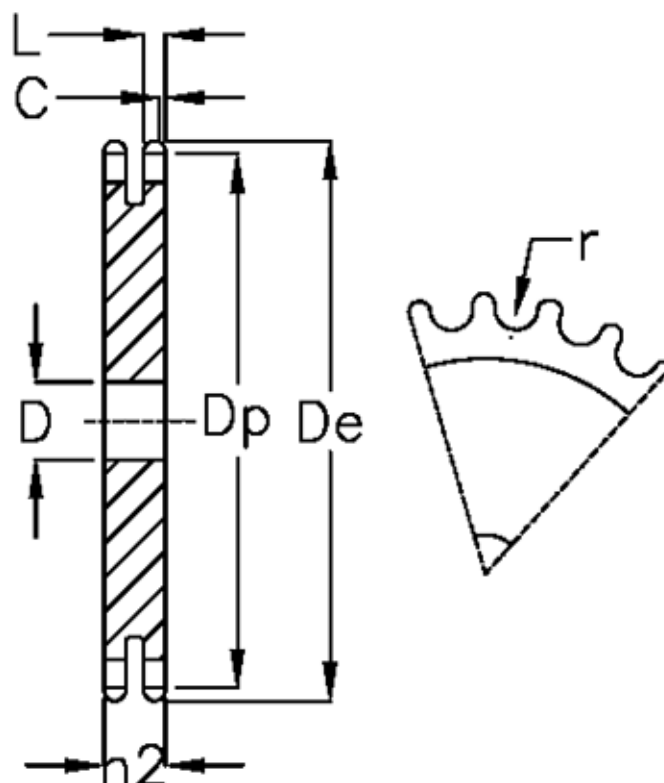

Article number: 616022002039

Description: Plate wheel 05 B-2 Z=39 duplex

Measures

C = 1

D = 12

De = 102.7

Dp = 99.42

For chain size = 8 x 3,0 mm

For chain type = 05 B-2

h2 = 8.3

L = 2.7

Number of teeth = 39

r = 5